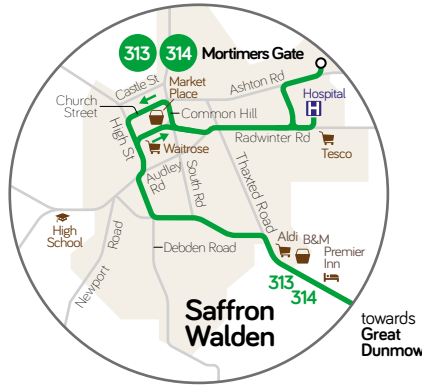

you'll find the route of buses to Haverhill below

your **Uttlesford** area services
brought to you by
STEPHENSONS

Key

- 316 bus route terminus
- ↑ buses run one-way on this section
- 59 ↓ bus route shown runs one way on this section
- || section of route served by some journeys only